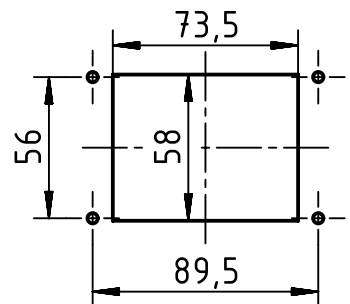

panel cut out (1:3)

	All Dimensions in mm Original Size DIN A4		Scale 1:1	Free size tol.		Ref.	
	All rights reserved Department EL PD - CN		Created by LONGL	Inspected by HEW	Standardisation RUETERA	Date 2018-05-25	State Final Release
HARTING (Zhuhai) Manufacturing Co., Ltd. 519085 Zhuhai, China			Title Han 6B HTE M25 PFT SL			Doc-Key / ECM-Nr. 100733413/UGD/001/B 500000135509	
			Type TB	Number 19 30 006 1121		Rev. B	Page 1/1